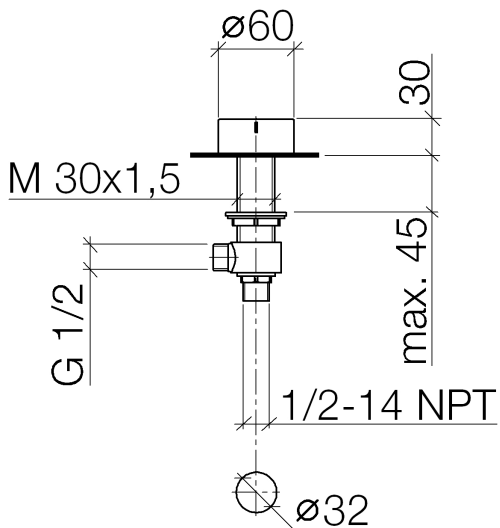

Bathtub - CL.1

Deck valve clockwise-closing cold - polished chrome

Article number: 20 000 740-00

- 1-1/4" hole diameter
- Handle \varnothing 2-3/8"
- Without flange

Codes & Standards

- ASME A112.18.1/CSA B125.1

polished chrome

Discontinued items available to order until 31.12.9999

Dimensional drawing

Bathtub - CL.1

Deck valve clockwise-closing cold - polished chrome

Article number: 20 000 740-00

All dimensions in mm / inch = mm x 0,0394

Flow rate chart

Bathtub - CL.1

Deck valve clockwise-closing cold - polished chrome

Article number: 20 000 740-00

Other surface finishes

platinum matte
20 000 740-06

platinum
20 000 740-08

Brushed Durabronz
20 000 740-28

Bathtub - CL.1

Deck valve clockwise-closing cold - polished chrome

Article number: 20 000 740-00

Spare parts list

Number	Item Number	Designation	Number of units
1	09 20 74 005-00	handle (cold)	1
2	09 31 11 007 90	pin	1
3	09 27 74 003-00	rosette	1
4	09 14 10 060 90	seal	1
5	09 14 15 020 90	ring	1
6	09 23 30 023 90	nut	1
7	09 29 06 107-00	spindle	1
8	90 90 03 133 00 90	top	1
9	04 17 11 058 33 90	side panel	1
10	04 23 10 032 78 90	fixing set	1
11	04 17 11 023 10 90	distributor	1
12	09 30 11 059 90	disc	1
13	09 23 10 012 90	nut	1