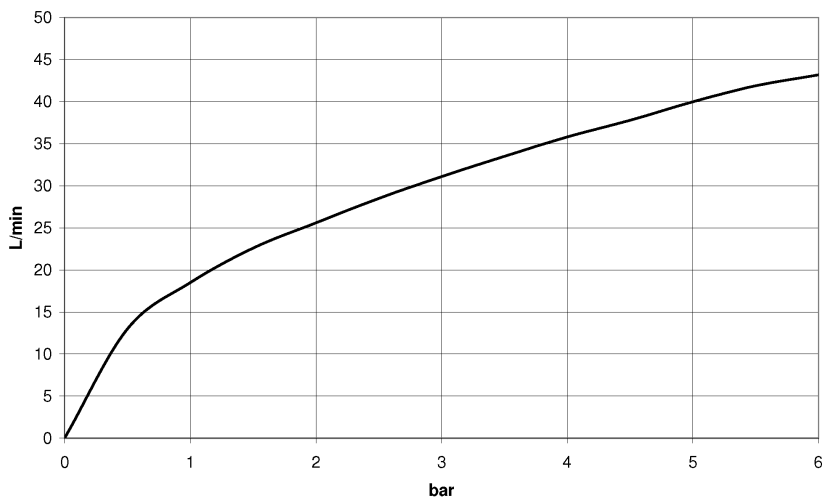

Bathtub - CL.1

Deck valve clockwise-closing cold - polished chrome

Article number: 20 000 740-00

- 1-1/4" hole diameter
- Handle \varnothing 2-3/8"
- Without flange

Codes & Standards

- ASME A112.18.1/CSA B125.1

polished chrome

Discontinued items available to order until 31.12.9999

Dimensional drawing

Bathtub - CL.1

Deck valve clockwise-closing cold - polished chrome

Article number: 20 000 740-00

All dimensions in mm / inch = mm x 0,0394

Flow rate chart

Bathtub - CL.1

Deck valve clockwise-closing cold - polished chrome

Article number: 20 000 740-00

Other surface finishes

platinum matte
20 000 740-06

platinum
20 000 740-08

Brushed Durabronz
20 000 740-28