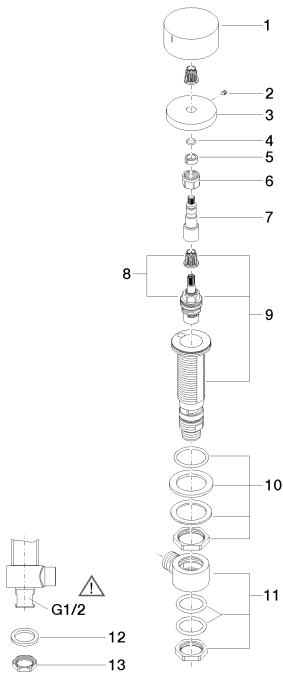

Bathtub - CL.1

Deck valve clockwise-closing cold - polished chrome

Article number: 20 000 740-00

- 1-1/4" hole diameter
- Handle \varnothing 2-3/8"
- Without flange

Codes & Standards

- ASME A112.18.1/CSA B125.1

polished chrome

Discontinued items available to order until 31.12.9999

Dimensional drawing

Bathtub - CL.1

Deck valve clockwise-closing cold - polished chrome

Article number: 20 000 740-00

All dimensions in mm / inch = mm x 0,0394

Flow rate chart

Bathtub - CL.1

Deck valve clockwise-closing cold - polished chrome

Article number: 20 000 740-00

Other surface finishes

platinum matte
20 000 740-06

platinum
20 000 740-08

Brushed Durabronz
20 000 740-28

Bathtub - CL.1

Deck valve clockwise-closing cold - polished chrome

Article number: 20 000 740-00

Spare parts list

Number	Item Number	Designation	Number of units
1	09 20 74 005-00	handle (cold)	1
2	09 31 11 007 90	pin	1
3	09 27 74 003-00	rosette	1
4	09 14 10 060 90	seal	1
5	09 14 15 020 90	ring	1
6	09 23 30 023 90	nut	1
7	09 29 06 107-00	spindle	1
8	90 90 03 133 00 90	top	1
9	04 17 11 058 33 90	side panel	1
10	04 23 10 032 78 90	fixing set	1
11	04 17 11 023 10 90	distributor	1
12	09 30 11 059 90	disc	1
13	09 23 10 012 90	nut	1